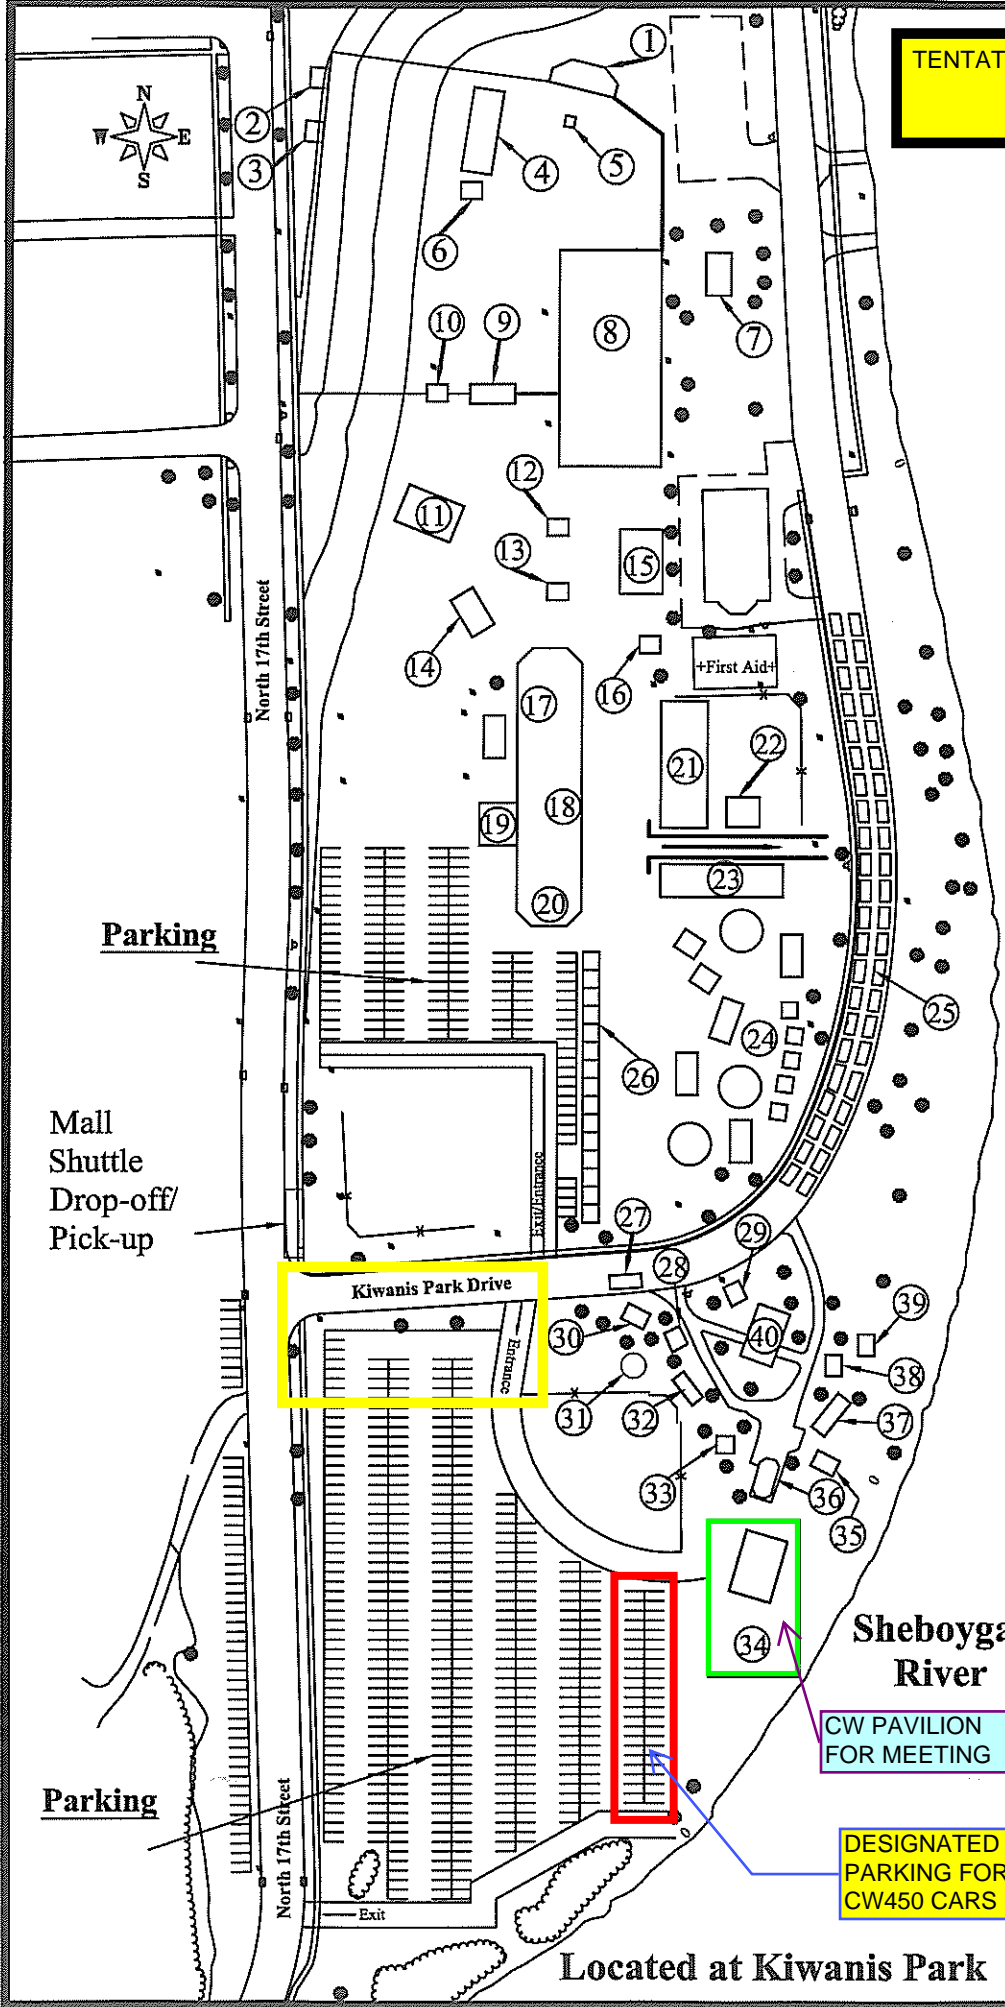

TENTATIVE

- ① Main Stage - Sponsored By Johnsonville
- ② Hilltop Beer Stand
- ③ General Admission / Exit Tent
- ④ North Food & Beer - Sponsored By Dominos
- ⑤ Stage Beer Stand
- ⑥ North Ticket Stand - Sponsored By Veolia
- ⑦ Jaycee VIP Tent - Sponsored by Orion
- ⑧ East Beer Stand - Sponsored By Spikes
- ⑨ General Admission Tent
- ⑩ General Admission EXIT Tent
- ⑪ Johnsonville Brats Stage
- ⑫ Midway Ticket Stand - Sponsored By Pentair
- ⑬ Memorabilia Tent
- ⑭ Volunteer Registration Area
- ⑮ Food/Soda Stand - Sponsored by Koops
- ⑯ ATM
- ⑰ Bratxotic Food Area - Sponsored By Vollrath
- ⑱ Bratxotic Ticket Stand
- ⑲ Variety Beer Garden
- ⑳ Variety Music Stage - Sponsored By Bitter Neuman
- ㉑ Budweiser Clydesdales
- ㉒ Budweiser Sauces Mobile Grille
- ㉓ Sheboygan Chevrolet Display
- ㉔ Amusement Rides
- ㉕ Harley Davidson Bike Show
- ㉖ Brat Days - Marketplace
- ㉗ Sheboygan Fire Department
- ㉘ Tickets / Memorabilia Tent
- ㉙ John Michael Kohler Art Center
- ㉚ Petting Zoo
- ㉛ Pony / Camel Rides
- ㉜ Kiddiepillar
- ㉝ Above and Beyond Museum
- ㉞ Private Party
- ㉟ Scooby Doo Bounce House
- ㊱ Jaycee Food / Soda Stand
- ㊲ The Wild One Obstacle Course
- ㊳ Twisted Twister Slide
- ㊴ Mutiny On The Bouncer
- ㊵ Family Area Stage

CW PAVILION FOR MEETING

DESIGNATED PARKING FOR CW450 CARS

Located at Kiwanis Park